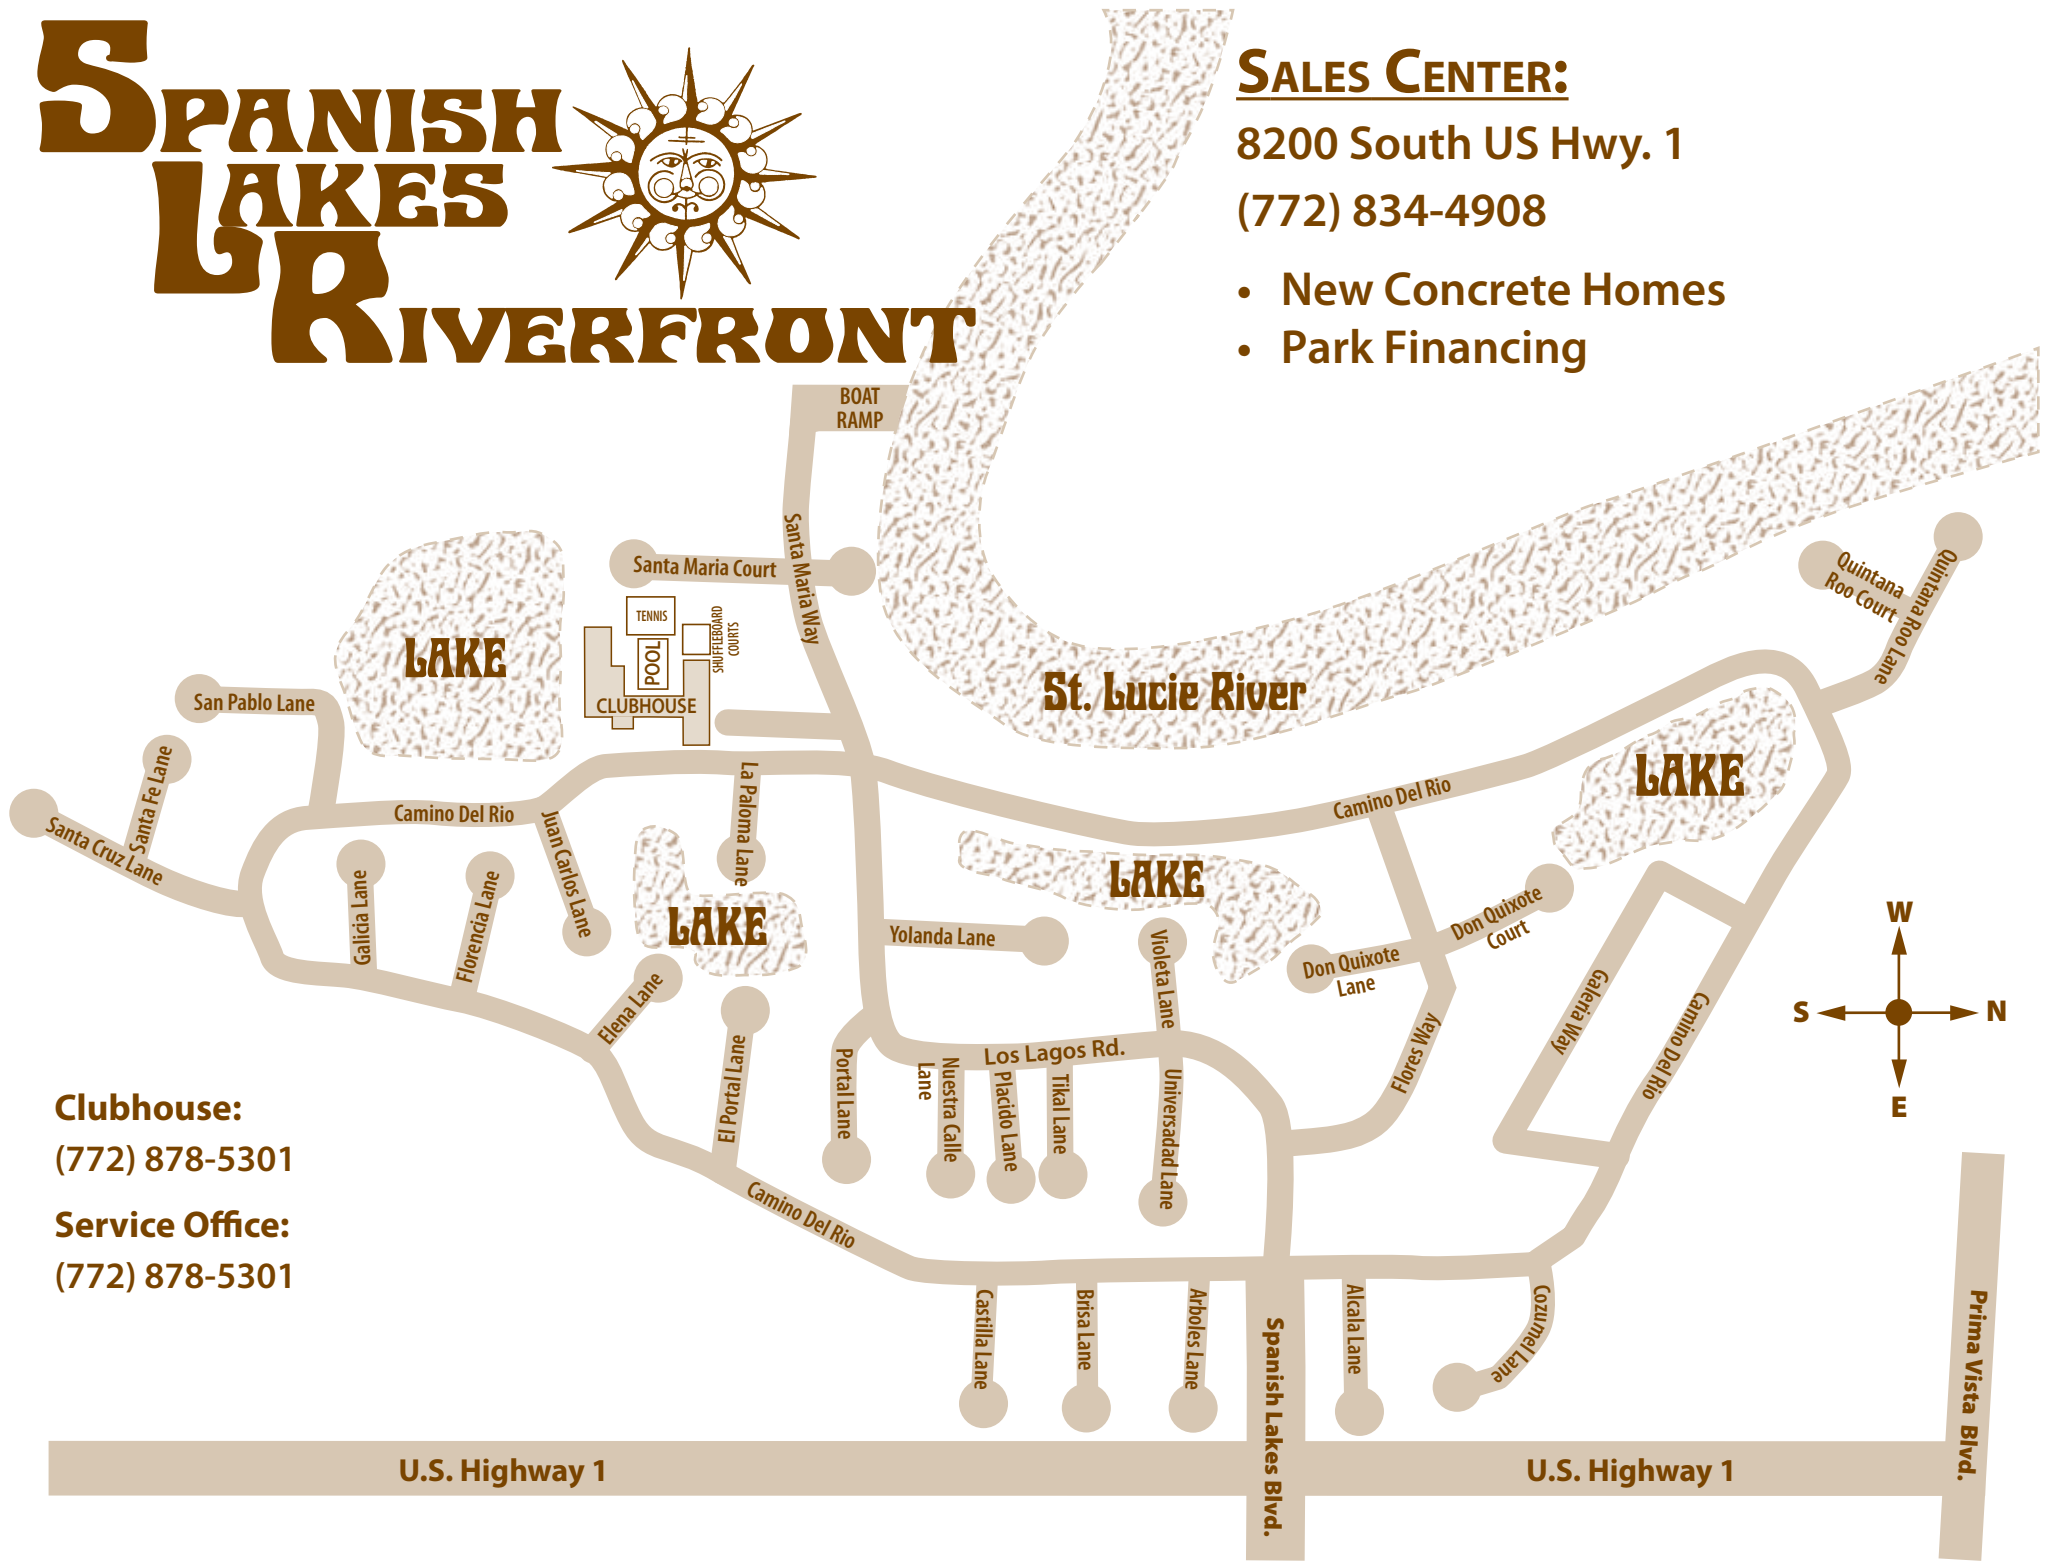

SPANISH LAKES RIVERFRONT

SALES CENTER:

8200 South US Hwy. 1

(772) 834-4908

- New Concrete Homes
- Park Financing

Clubhouse:
(772) 878-5301

Service Office:
(772) 878-5301

U.S. Highway 1

U.S. Highway 1

Prima Vista Blvd.