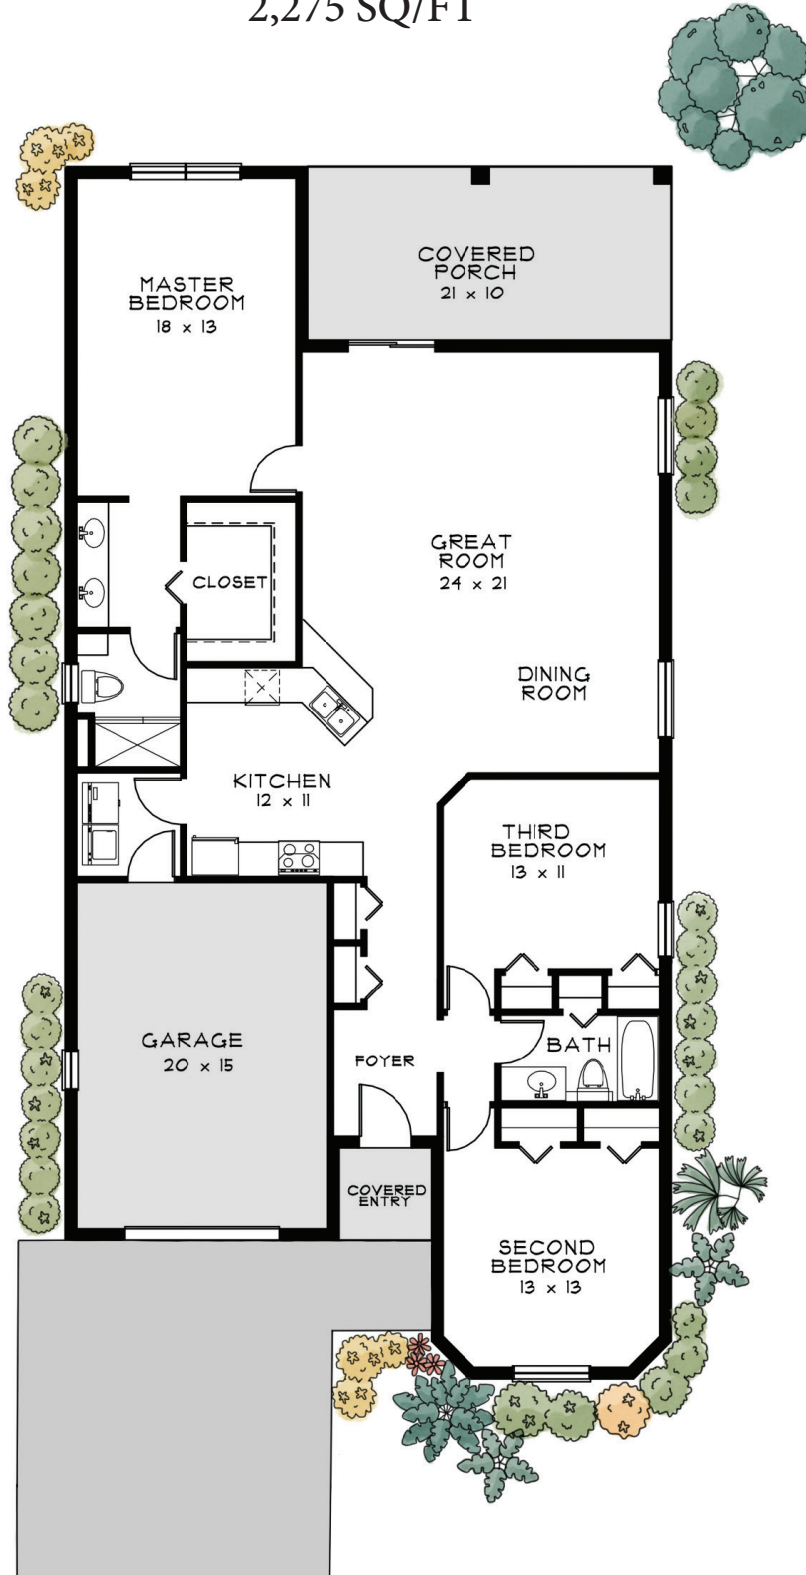

THE ROYALE FLOOR PLAN

2,275 SQ/FT

For further information contact: sales@spanishlakes.com

Phone 772-201-0003 www.SpanishLakes.com